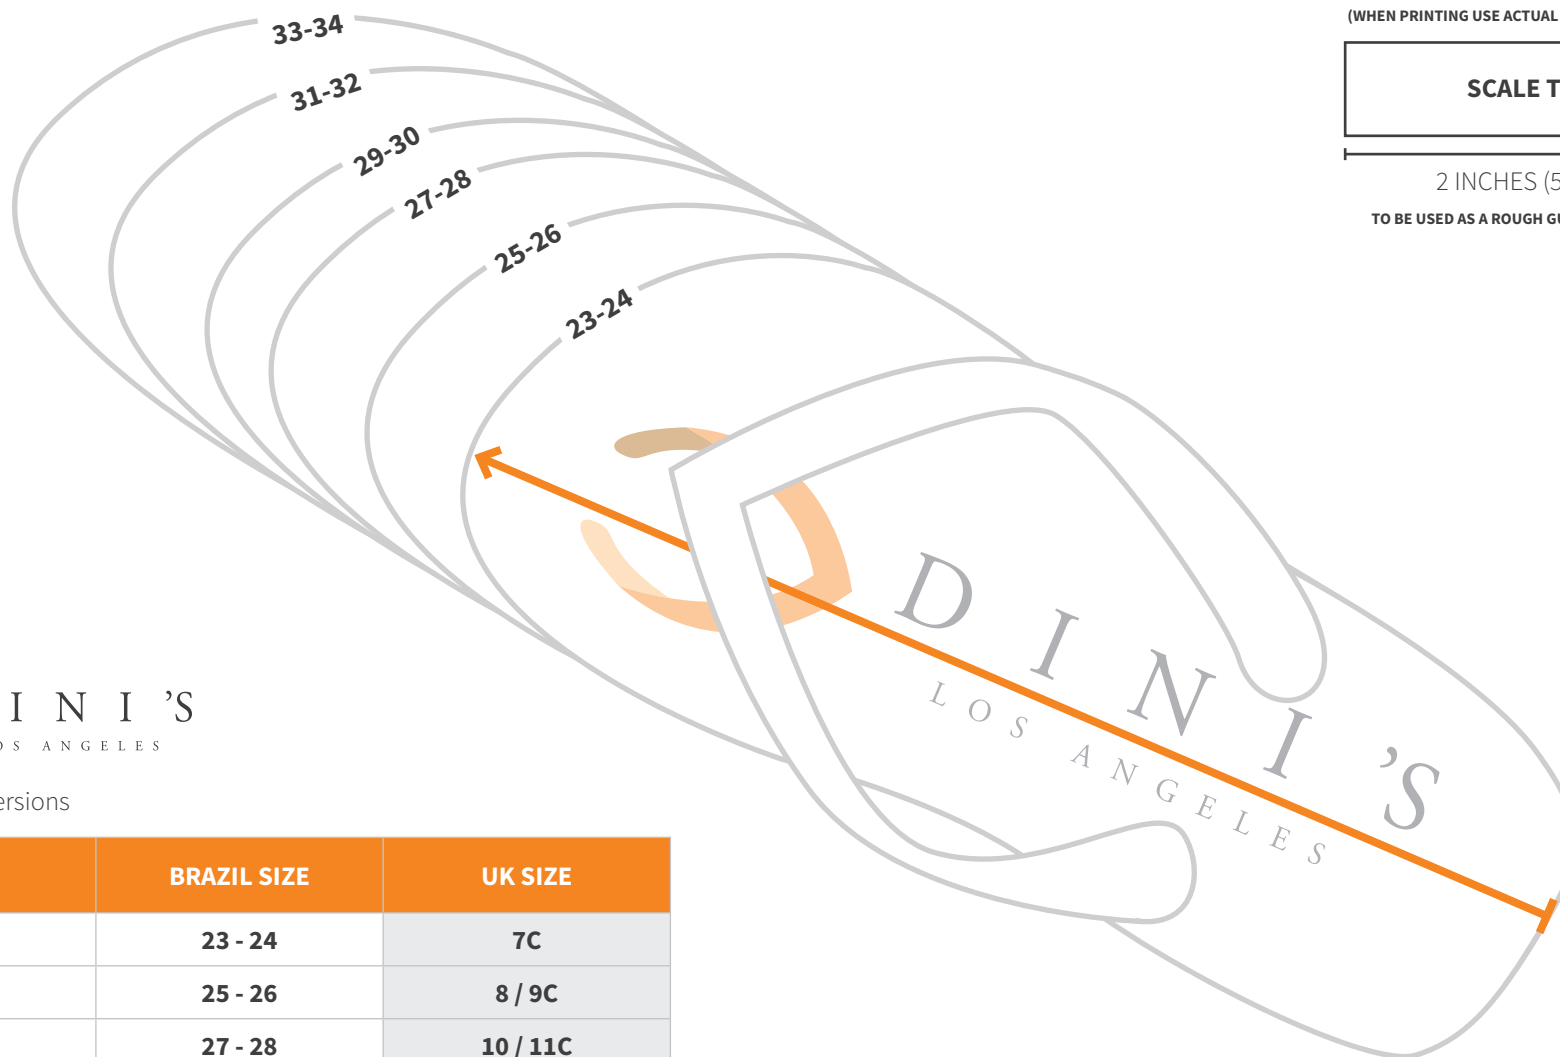

KIDS

FOOT SIZE CHART

(SEE SIZE TABLE FOR US / UK EQUIVALENT)

TO ENSURE THE CORRECT SIZE IS PURCHASED,
THE BOX BELOW SHOULD MEASURE 2 INCHES.

(WHEN PRINTING USE ACTUAL SIZE, NOT FIT TO PAGE)

SCALE TEST

2 INCHES (5.08cm)

TO BE USED AS A ROUGH GUIDE TO GAUGE SIZE

Kids - Size Conversions

US SIZE	BRAZIL SIZE	UK SIZE
9	23 - 24	7C
10	25 - 26	8 / 9C
11 / 12	27 - 28	10 / 11C
13 / 1	29 - 30	12C
2	31 - 32	13
3 / 4	33 - 34	1 / 2

MID HEEL TO BIG TOE